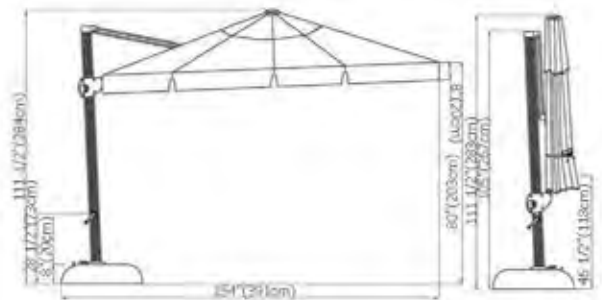

Available accessories: UA-PC01, UBSD3, UBCT3, UA-SE03